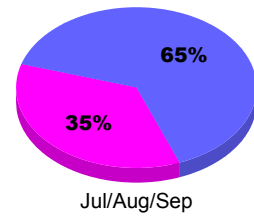

Membership Results
2010-2011

Membership
2009-2010

Month	Net Memb Goal	Actual New Memb	Actual Dropped Memb	Gain/Loss of Memb	Gain/Loss of Memb
Jul/Aug/Sep	30	23	-10	13	-2
Totals	30	23	-10	13	-2

Membership Results 2010-2011

Goal, New, Dropped, Gain/Loss

Comparison of Membership Gain/Loss

Current Year Compared to the Previous Year

Gender Comparison 2010-2011

■ Male ■ Female