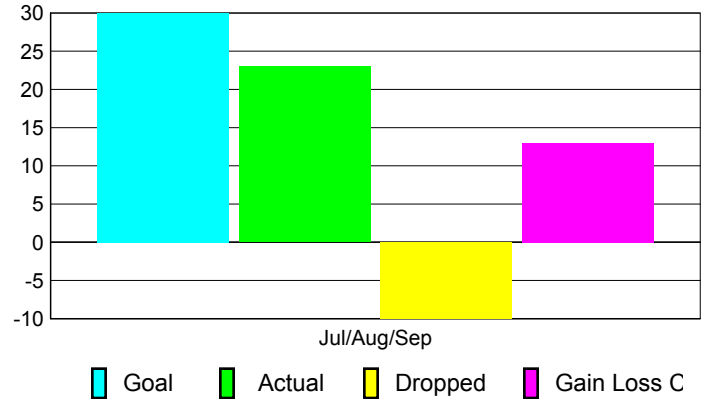

Membership Results 2010-2011

Goal, New, Dropped, Gain/Loss